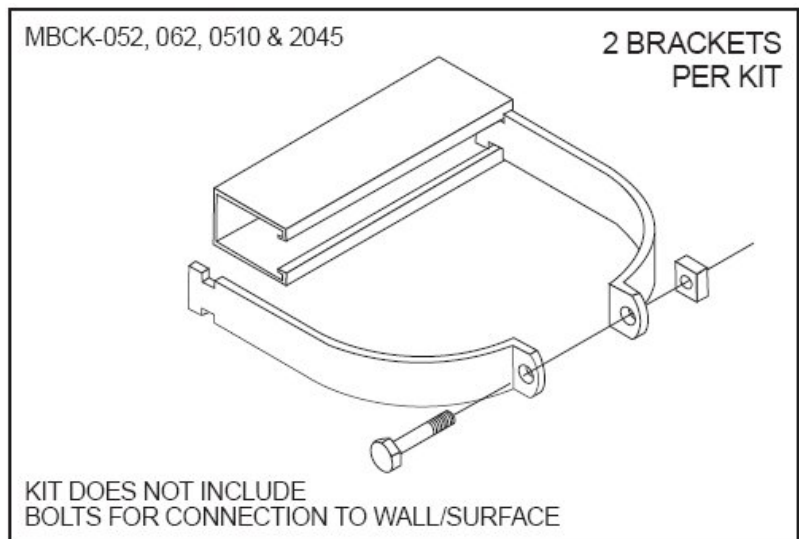

MBK-0510 AND 2045

INSTALLATION PROFILE

NOTE: LAKOS SandMaster Separators also available as a complete package with AutoPurge and Mounting Brackets. Ask for details.