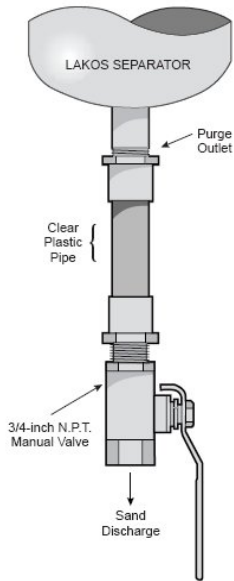

LAKOS® SAND SEPARATOR ACCESSORIES

1 - 10 - 2009

DEAN BENNETT SUPPLY
Ph 800-621-4291

Page 35d

ALL LAKOS SAND SEPARATORS SHIP DIRECT FROM FACTORY

LAKOS SAND MASTER and SAND MASTER PLUS Accessories

Purge Valve Features:

Visual Purge Kit VP-07-HKV is a manual valve with see through extension for knowing when to purge. Includes a durable manual valve and a length of clear plastic pipe with proper fittings for installing directly onto the purge connection of a Lakos Sand Separator.

Daily Auto Purge System DP-75-SMV is an automatic purge valve for maintenance free operation. A reliable, fully automatic motorized ball valve designed to purge separated sand, silt and grit from Lakos sand separators. Collection chamber is flushed clean automatically at pre-selected intervals from 30 minutes to 32 hours. Bronze valve body with stainless steel ball. Purge duration may be set between 10 and 20 seconds.

Auto Purge ASM-70-PDV is an easy, economical, automatic purge solution for residential water well systems. Full port, straight through flow path and simple controller with daily purging options. Set to purge for 20 second intervals once, twice or three times a day. Made of 3/4" PVC plastic only. Uses two 9V batteries.

Mounting Bracket Kits feature Proper and professional support for LAKOS separators. Kit includes both machine and lag bolts for desired installation. Durable steel construction. 2 Brackets per kit.

VP-07-HKV

LAKOS SAND SEPARATOR ACCESSORIES

Part Number	Description	Price
VP-07-HKV	Visual Purge Manual Valve Kit	$ 79.00
ASM-70-PDV	Auto Purge for Sandmaster Separators	$ 386.00
DP-75-SMV	Daily Purge Automatic Valve System	$ 785.00
MBCK-022	Mounting Bracket for ILB-0050 and ILB-0075	$ 42.75
MBCK-033	Mounting Bracket for ILB-0100, ILB-0125, and ILB-0150	$ 47.00
MBK-0510	Mounting Bracket for SMP, H20-05, and H20-10	$ 65.00
MBK-2045	Mounting Bracket for SMP, H20-20, H20-30, and H20-45	$ 72.75