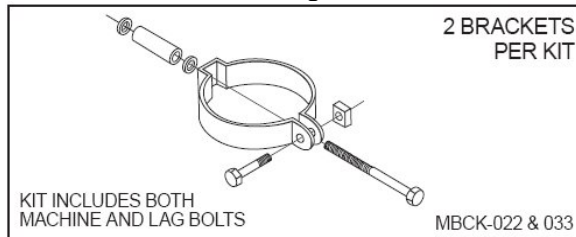

MBCK-022 and 033 Brackets

LAKOS®