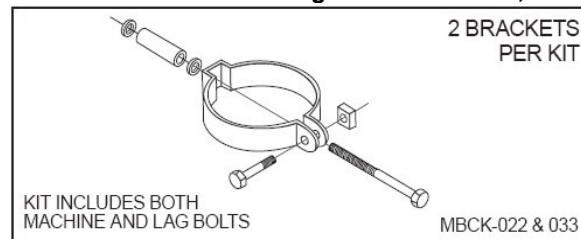

MBCK-022 and 033 Brackets

LAKOS®