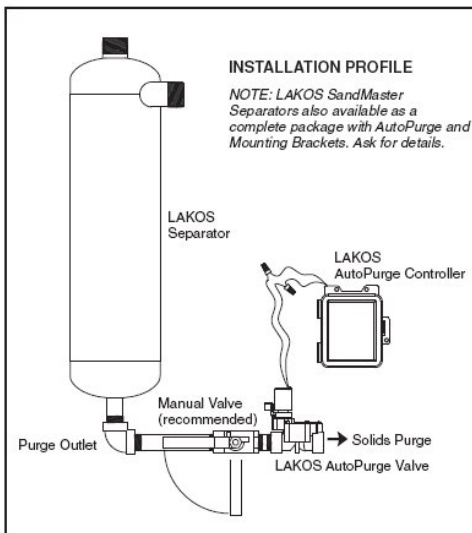

ASM-07-PDV