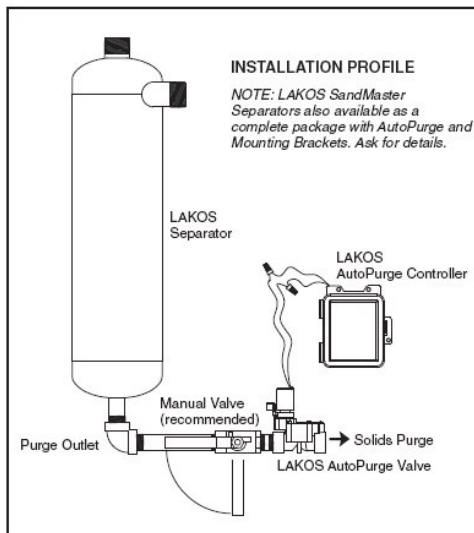

ASM-70-PDV