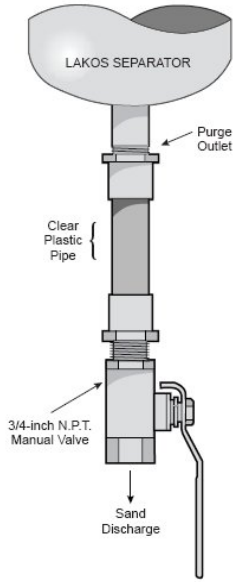

LAKOS® SAND SEPARATOR ACCESSORIES

2 - 15 - 2011

DEAN BENNETT SUPPLY
Ph 800-621-4291

Page 35d

ALL LAKOS SAND SEPARATORS SHIP DIRECT FROM FACTORY

LAKOS SAND MASTER and SAND MASTER PLUS Accessories

Purge Valve Features:

Visual Purge Kit VP-07-HKV is a manual valve with see through extension for knowing when to purge. Includes a durable manual valve and a length of clear plastic pipe with proper fittings for installing directly onto the purge connection of a Lakos Sand Separator.

Daily Auto Purge System DP-75-SMV is an automatic purge valve for maintenance free operation. A reliable, fully automatic motorized ball valve designed to purge separated sand, silt and grit from Lakos sand separators. Collection chamber is flushed clean automatically at pre-selected intervals from 30 minutes to 32 hours. Bronze valve body with stainless steel ball. Purge duration may be set between 10 and 20 seconds.

Auto Purge ASM-70-PDV is an easy, economical, automatic purge solution for residential water well systems. Full port, straight through flow path and simple controller with daily purging options. Set to purge for 20 second intervals once, twice or three times a day. Made of 3/4" PVC plastic only. Uses two 9V batteries.

Mounting Bracket Kits feature Proper and professional support for LAKOS separators. Kit includes both machine and lag bolts for desired installation. Durable steel construction. 2 Brackets per kit.

VP-07-HKV

LAKOS SAND SEPARATOR ACCESSORIES

Part Number	Description	Price
VP-07-HKV	Visual Purge Manual Valve Kit	$ 79.00
ASM-07-PDV	Auto Purge for Sandmaster Separators	$ 386.00
DP-75-SMV	Daily Purge Automatic Valve System	$ 899.00
MBCK-022	Mounting Bracket for ILB-0050 and ILB-0075	$ 42.75
MBCK-033	Mounting Bracket for ILB-0100, ILB-0125, and ILB-0150	$ 47.00
MBK-0510	Mounting Bracket for SMP, H20-05, and H20-10	$ 78.50
MBK-2045	Mounting Bracket for SMP, H20-20, H20-30, and H20-45	$ 84.00