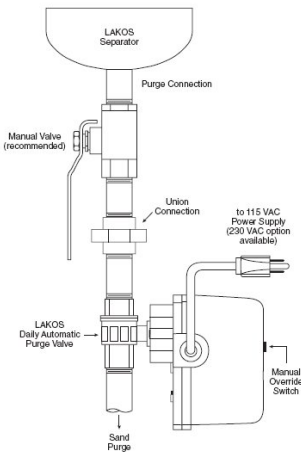

LAKOS® SAND SEPARATOR ACCESSORIES

2 - 15 - 2011

DEAN BENNETT SUPPLY
Ph 800-621-4291

Page 35d

ALL LAKOS SAND SEPARATORS SHIP DIRECT FROM FACTORY

LAKOS SAND MASTER and SAND MASTER PLUS Accessories

Purge Valve Features:

Visual Purge Kit VP-07-HKV is a manual valve with see through extension for knowing when to purge. Includes a durable manual valve and a length of clear plastic pipe with proper fittings for installing directly onto the purge connection of a Lakos Sand Separator.

Daily Auto Purge System DP-75-SMV is an automatic purge valve for maintenance free operation. A reliable, fully automatic motorized ball valve designed to purge separated sand, silt and grit from Lakos sand separators. Collection chamber is flushed clean automatically at pre-selected intervals from 30 minutes to 32 hours. Bronze valve body with stainless steel ball. Purge duration may be set between 10 and 20 seconds.

Auto Purge ASM-70-PDV is an easy, economical, automatic purge solution for residential water well systems. Full port, straight through flow path and simple controller with daily purging options. Set to purge for 20 second intervals once, twice or three times a day. Made of 3/4" PVC plastic only. Uses two 9V batteries.

Mounting Bracket Kits feature Proper and professional support for LAKOS separators. Kit includes both machine and lag bolts for desired installation. Durable steel construction. 2 Brackets per kit.

LAKOS SAND SEPARATOR ACCESSORIES