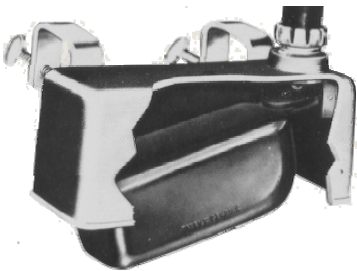

TROUGH-O-MATIC AUTOMATIC FLOAT VALVES

$ 11.60	TM825	TM-825 FLOAT VALVE with polystyrene plastic case maintains a constant water level in your stock tank. They are easy to install and have a 375 gals per hour capacity. The one piece molded polyethylene float is maintenance free. These float valves have adjustable mounting brackets to control the water level and a reversible neoprene valve seat for longer life. They will fit all models of plastic or metal stock tanks.
$ 18.20	TM830	TM-830 FLOAT VALVE with aluminum metal case.

THESE FLOAT VALVES CAN BE COMBINED WITH OTHER ITEMS IN OUR CATALOG TO QUALIFY FOR OUR $ 1,000.00 FULL FREIGHT PREPAID ORDER POLICY